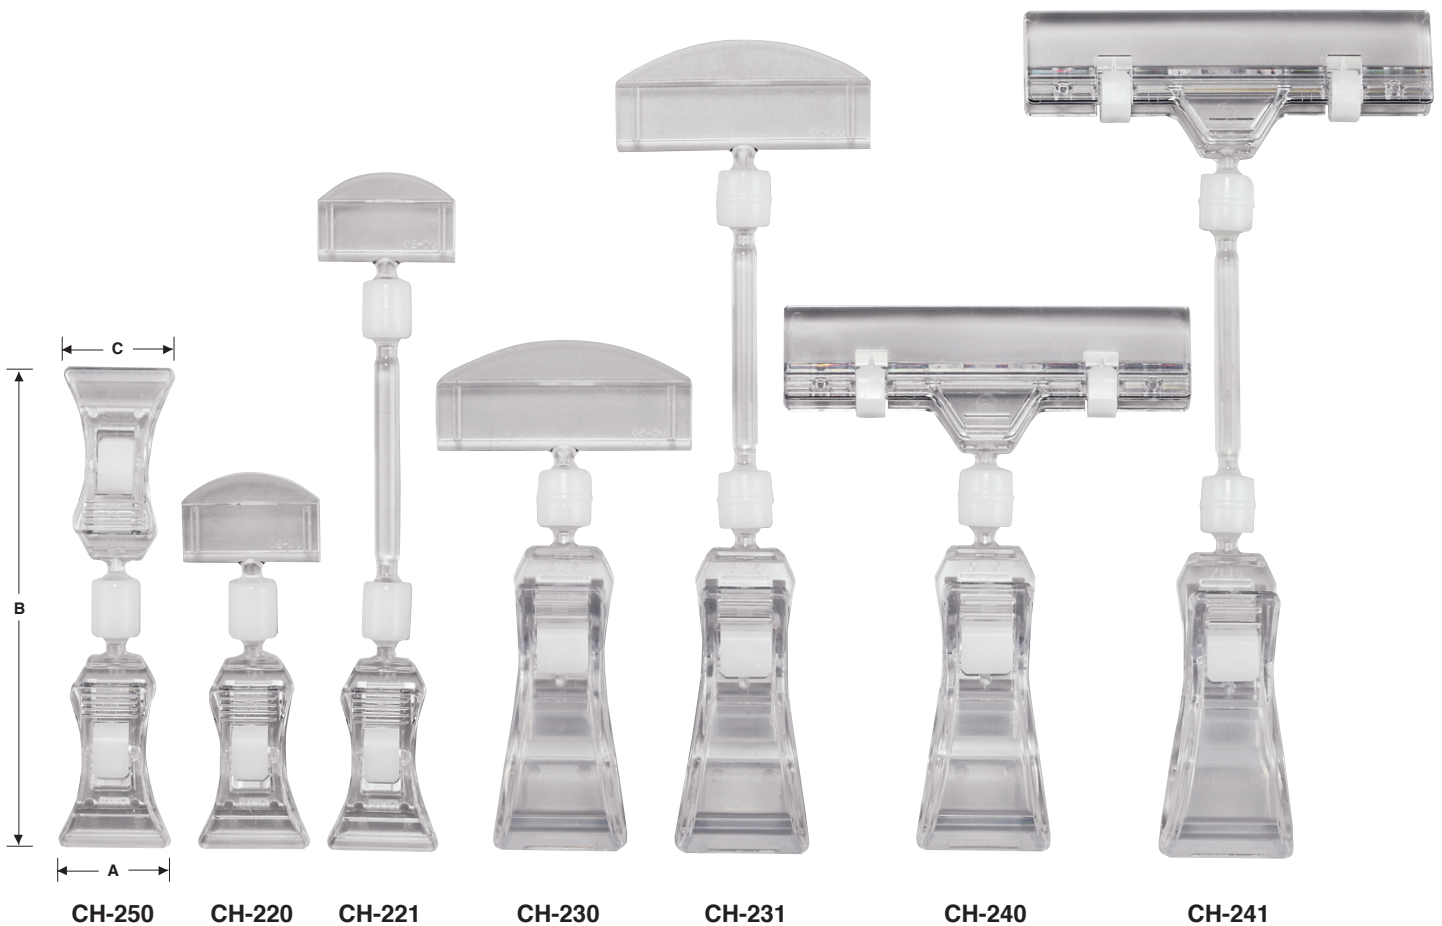

HOLDER CLIPS **MADE OF ALL PLASTIC**

Convenient tools at shop to display products, for pricing and advertising.
Washable! Strong! Not rusted!

CLEAR CLIPS PLASTIC

ART. NO.	SIZE(mm)			PER SHIPPING CARTON
	A	B	C	
CH-250	22	91	22	1500pcs
CH-220	22	71	27	2500pcs
CH-221	22	128	27	1000pcs
CH-230	26	96	50	1000pcs
CH-231	26	152	50	500pcs
CH-240	26	102	80	500pcs
CH-241	26	158	80	500pcs

The angle of white jointer can be adjusted freely to suit for the using place.
For all articles.

CLIPPING CAPACITY

★ Up to 10mm on flat-boards.
★ Between 7-10mm on round-bars.
For CH-250, CH-220 & CH-221

CLIPPING CAPACITY

★ Up to 30mm on flat-boards.
★ Between 15-30mm on round-bars.
For CH-230, CH-231, CH-240 & CH-241

Inside of the clip is finished with special resin and it fastens firmly.
For CH-230, CH-231, CH-240 & CH-241

Easy to insert to Card Holder.
For CH-220, 221, 230 & 231.

★ Up to 8mm on flat-boards.
For CH-240 & 241.

PRICE CARD HOLDER CLIPS METAL

CH-4

CH-3

CH-2

CH-1

ART. NO.	TYPE	SIZE(mm)			CLIPPING CAPACITY	OUTER BOX	PER SHIPPING CARTON		
		A	B	C			CONTENTS	Net/kgs	CBM/m ³
CH-1	LL	40	55	48	23mm	10pcs × 3bags	60 bags	18	0.043
CH-2	L	26	35	30	15mm	10pcs × 5bags	100 bags	13	0.025
CH-3	M	20	28	25	13mm	10pcs × 10bags	200 bags	20	0.039
CH-4	S	16	24	20	8mm	10pcs × 10bags	300 bags	24	0.052